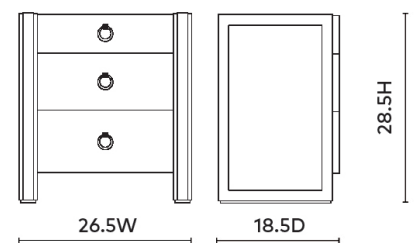

Albert 3-Drawer Side Table, Ash Gray Shimmer

ABR-130-6301-91

26.5w x 18.5d x 28.5h

Clear Lacquered Silky Grasscloth & Black Cered Oak

Custom Pull Option (Must Choose From Assortment Below)

Veneer Interior

Soft Closing Glides