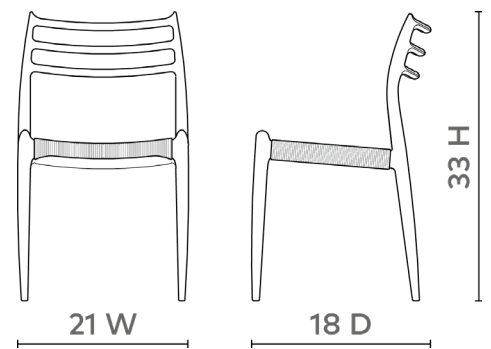

Adele Side Chair, Sand

ADE-550-99

18w x 21.5d x 32.5h

Clear Lacquered Bleached Cerused Oak & Hand-Woven
Seagrass Seat

SCAN IT FOR MORE

VILLA & HOUSE
www.VandH.com