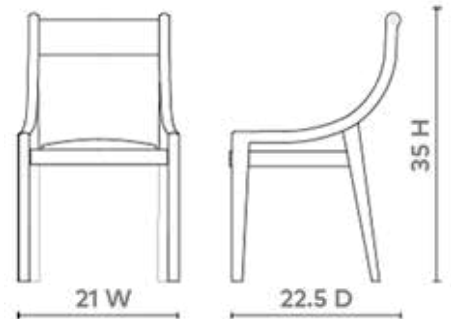

Alexa Chair

ALE-550-98

21.25L x 22.5D x 33.5H

Clear Lacquered Cersed Oak

Linen Drop-In Cushion in Natural (Photo is for reference only, actual color can vary widely from lot to lot)

Depending on Repeat 1/2 to 1 Yard of Fabric to Upholster