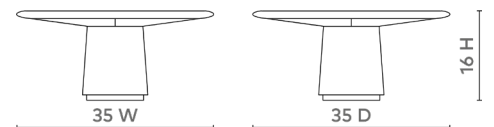

### **ALM-300-94**

35w x 35d x 16h

Clear Lacquered Stained Oak & Bleached Octagonal Cane

Clear Tempered Inset Glass Top

SCAN IT FOR MORE

**VILLA & HOUSE**  
www.VandH.com