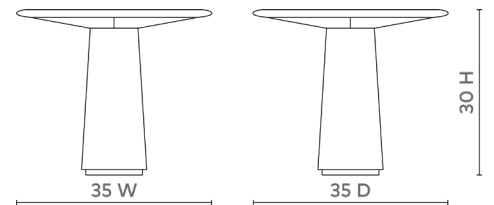

Alma Center/Dining Table, Espresso

ALM-375-94

35w x 35d x 30h

Clear Lacquered Stained Oak & Bleached Octagonal Cane

Clear Tempered Inset Glass Top

SCAN IT FOR MORE

VILLA & HOUSE
www.VandH.com