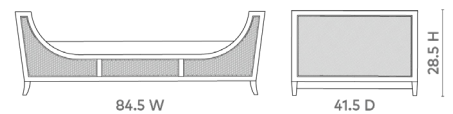

## Alyssa Daybed, Vanilla

---

### **ALY-590-09**

84.5w x 41.5d x 28.5h

Pigmented Lacquered Wood and Veneers & Bleached Cane Panels

Twin Mattress Included with Natural Linen Mattress Cover

Wooden Slats to Support the Mattress

SCAN IT FOR MORE DETAILS