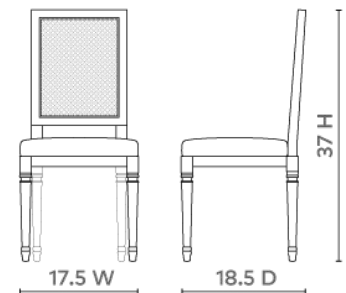

Annette Side Chair, Natural

ANN-550-98

17.5w x 18.5d x 37h

Clear Lacquered Cered Oak & Hand-Tied Cane Seat Back

Natural Linen Cushion

1/2 Yard Fabric to Re-Upholster(Can only be Professional Re-Upholstered)