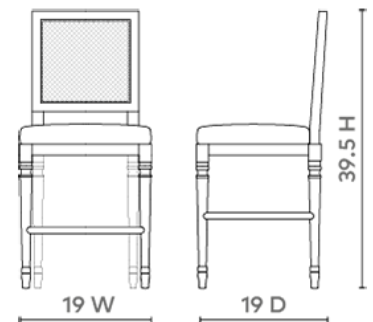

Annette Counter Stool, Natural

ANN-575-98

17.5w x 18.5d x 39.5h

Clear Lacquered Cerused Oak & Hand-Tied Cane Seat Back

Natural Linen Cushion

1/2 Yard Fabric to Re-Upholster(Can only be Professional Re-Upholstered)