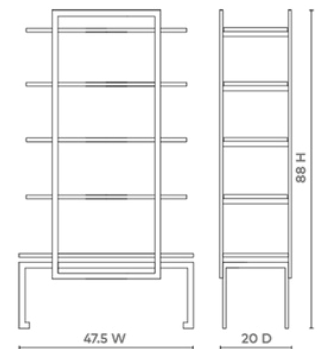

Anton Etagere, Gold Leaf

ANT-475-808-TB

47.5w x 20d x 88h

Clear Lacquered Metal with Gold Leaf Finish

5 Fixed Shelves

SCANITFORMOREDETAILS

VILLA & HOUSE
www.VandH.com