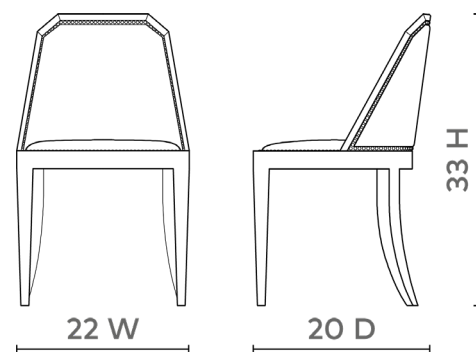

Aria Side Chair, Espresso

ARI-550-94

19w x 19.5d x 32.5h

Clear Lacquered Stained Oak

Finished with Antique Brass Nail Heads

Linen Fabric (Photo is for reference only, actual color can vary widely from lot to lot).