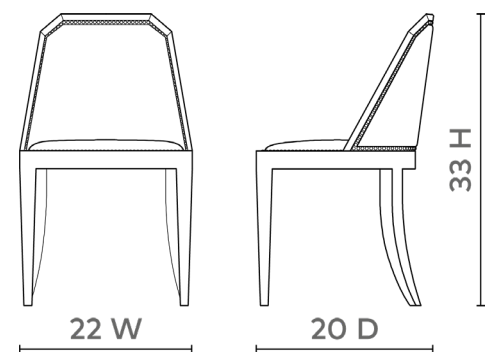

Aria Side Chair, Sand

ARI-550-99

19w x 19.5d x 32.5h

Clear Lacquered Bleached Cerused Oak

Finished with Antique Brass Nail Heads

Linen Fabric (Photo is for reference only, actual color can vary widely from lot to lot).