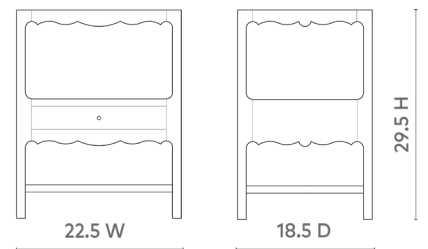

### ARN-110-97

22.5w x 18.5d x 29.5h

Clear Lacquered Cered Oak

Oak Veneer Drawer Interior with Full Extension Glides

2 Fixed Shelves with Bleached Cane

Tempered Glass Top

Brass Pull

SCANITFORMOREDETAILS