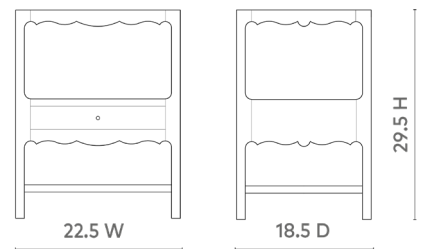

Arianna 1-Drawer Side Table, Soft Gray

ARN-110-97

22.5w x 18.5d x 29.5h

Clear Lacquered Cered Oak

Oak Veneer Drawer Interior with Full Extension Glides

2 Fixed Shelves with Bleached Cane

Tempered Glass Top

Brass Pull

SCANITFORMOREDETAILS

VILLA & HOUSE
www.VandH.com