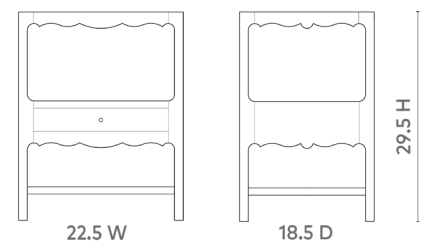

SCANITFORMOREDETAILS

VILLA & HOUSE
www.VandH.com