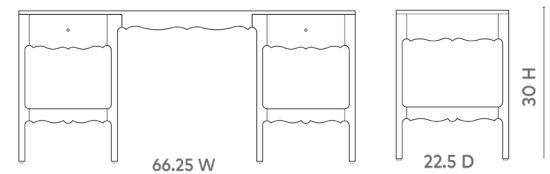

Arianna Desk, Soft Gray

ARN-350-97-TB

66.25x22.5x30

Clear Lacquered Cered Oak

Fixed Shelves with Cane

Cane Top With Tempered Glass

Foot Levelers

SCANITFORMOREDETAILS