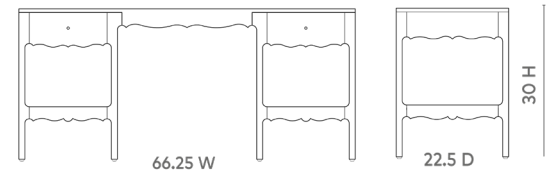

### **ARN-350-97-TB**

66.25x22.5x30

Clear Lacquered Cered Oak

Fixed Shelves with Cane

Cane Top With Tempered Glass

Foot Levelers

SCANITFORMOREDETAILS

**VILLA & HOUSE**  
www.VandH.com