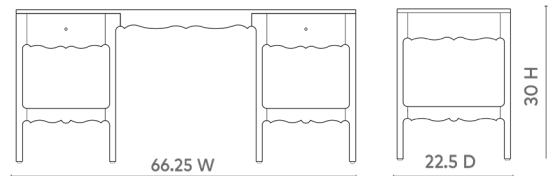

Arianna Desk, Sand

ARN-350-99-TB

66.25x22.5x30

Clear Lacquered Bleached Cerused Oak

Fixed Shelves with Cane

Cane Top With Tempered Glass

Foot Levelers

SCANITFORMOREDETAILS