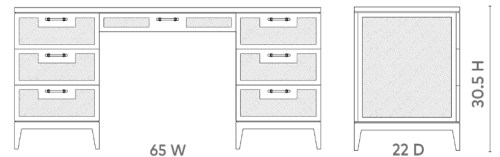

Astor Desk, Vanilla

AST-350-09

65w x 22d x 30.5h

Pigmented Lacquered Wood and Veneers & Clear Lacquered
Grasscloth Panels

Custom Cast Brushed Brass Pulls

Veneer Interior

Soft Closing Glides

SCAN IT FOR MORE