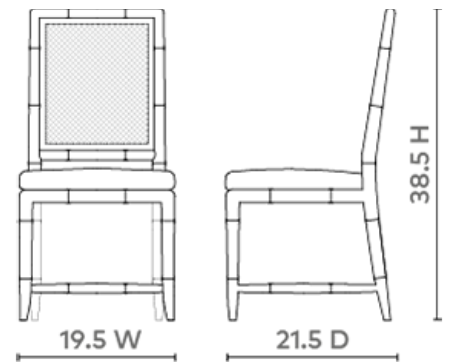

VILLA & HOUSE
www.VandH.com