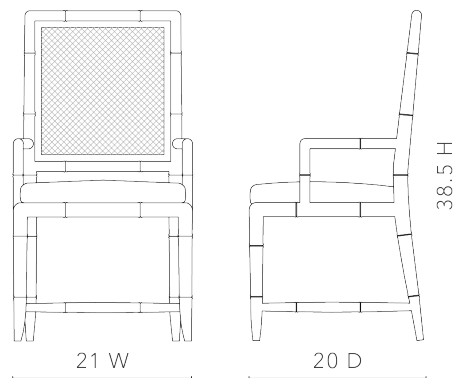

VILLA & HOUSE
www.VandH.com