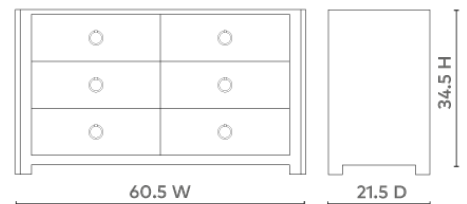

Audrey Extra Large 6-Drawer, Washed Winter Gray

AUD-250-5126

60.5Wx21.5Dx34.5H

Pigmented Lacquered Sanded Linen

Custom Pull Options

Veneer Drawer Interior

Full Extension Glides

SCAN IT FOR MORE