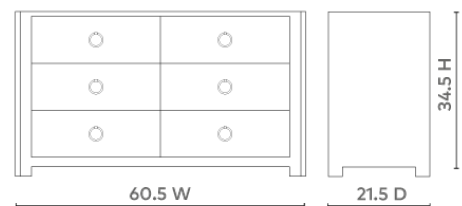

Audrey Extra Large 6-Drawer, Cream

AUD-250-5129

60.5Wx21.5Dx34.5H

Pigmented Lacquered Sanded Linen

Custom Pull Options

Veneer Drawer Interior

Full Extension Glides

SCAN IT FOR MORE