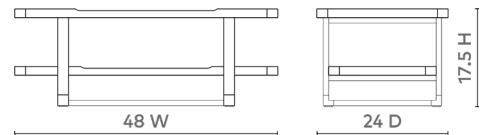

### **AUS-300-94**

48w x 24d x 17.5h

Clear Lacquered Stained Oak & Bleached Octagonal Cane

Light Bronze Accents

Clear Tempered Glass Top and Shelf

SCAN IT FOR MORE

**VILLA & HOUSE**  
www.VandH.com