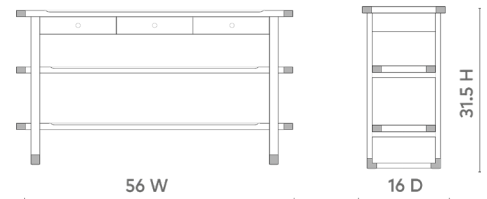

SCAN IT FOR MORE

VILLA & HOUSE
www.VandH.com