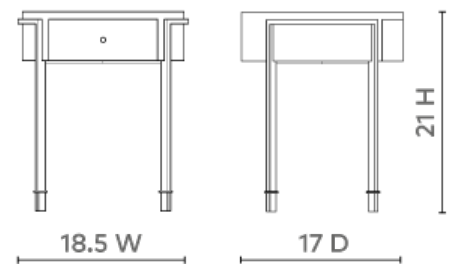

Bodrum Side Table, Winter Gray

BDM-110-536

18.5w x 17d x 21h

Pigmented Lacquered Heavy Linen & Brushed Brass Finish Base

Polished Brass Pull

Oak Veneer Drawer Interior

Soft Closing Glides

SCAN IT FOR MORE