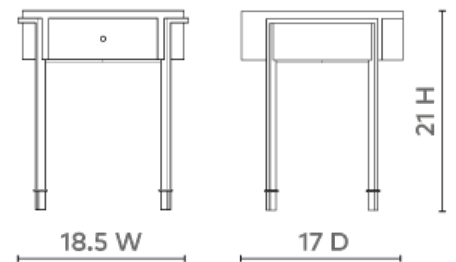

Bodrum Side Table, Vanilla

BDM-110-539

18.5w x 17d x 21h

Pigmented Lacquered Heavy Linen & Brushed Brass Finish Base

Polished Brass Pull

Oak Veneer Drawer Interior

Soft Closing Glides

SCAN IT FOR MORE