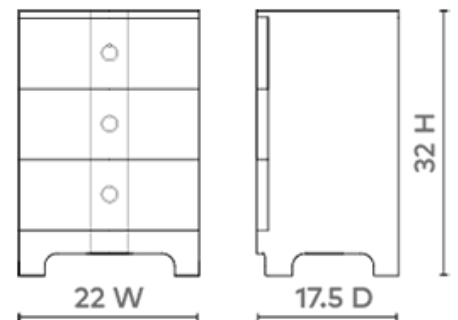

### **BDT-130-59**

22w x 17.5d x 32h

Pigmented Lacquered Grasscloth

Polished Nickel Finish Ring Pull

Stained Drawer Interiors

Soft Closing Glides

SCAN IT FOR MORE

**VILLA & HOUSE**  
www.VandH.com