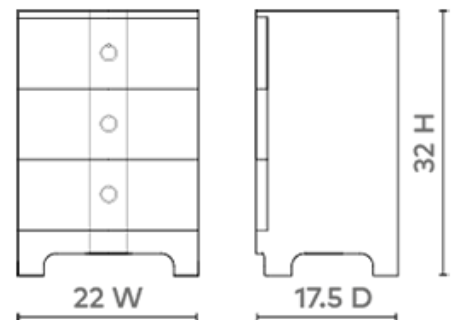

Bardot 3-Drawer Side Table, Canvas Cream

BDT-130-64

22w x 17.5d x 32h

Clear Lacquered Grasscloth

Polished Nickel Finish Ring Pull

Stained Drawer Interiors

Soft Closing Glides

SCAN IT FOR MORE