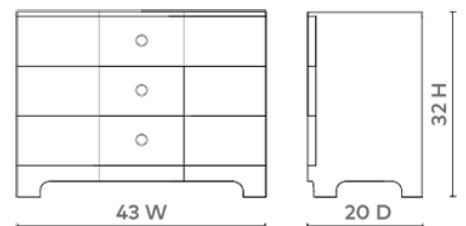

Bardot Large 3-Drawer, Chiffon White

BDT-225-59

43w x 20d x 32h

Pigmented Lacquered Grasscloth

Polished Nickel Finish Ring Pull

Stained Drawer Interiors

Soft Closing Glides

SCAN IT FOR MORE