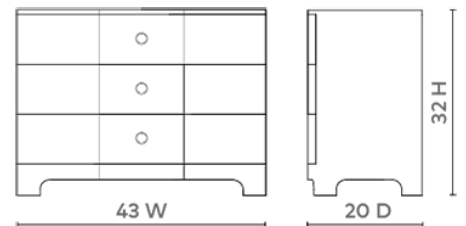

### **BDT-225-68**

43w x 20d x 32h

Clear Lacquered Grasscloth

Polished Nickel Finish Ring Pull

Stained Drawer Interiors

Soft Closing Glides

SCAN IT FOR MORE

VILLA & HOUSE  
www.VandH.com