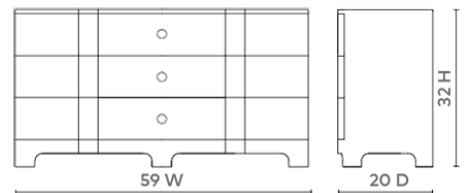

### **BDT-250-59**

59w x 20d x 32h

Pigmented Lacquered Grasscloth

Polished Nickel Finish Ring Pull

Stained Drawer Interiors

Soft Closing Glides

SCAN IT FOR MORE

**VILLA & HOUSE**  
www.VandH.com