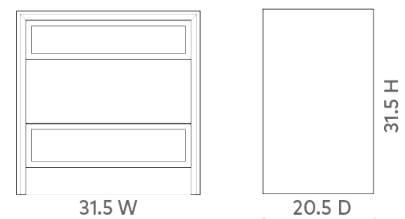

Beatrice 2-Drawer End Table, Arabica Burl

BEA-120-48

31.5x20.5x31.5

Clear Lacquered Wood and Veneers

Soft Closing Undermounted Glides

Foot Levelers

SCANITFORMOREDETAILS

VILLA & HOUSE
www.VandH.com