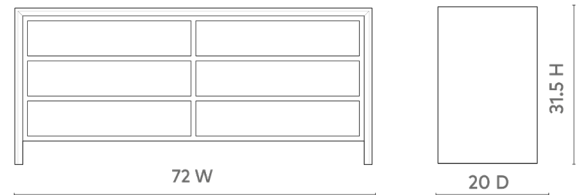

Beatrice 6-Drawer, Arabica Burl

BEA-260-48

72x20x31.5

Clear Lacquered Wood and Veneers

Soft Closing Undermounted Glides

Foot Levelers

SCANITFORMOREDETAILS

VILLA & HOUSE
www.VandH.com