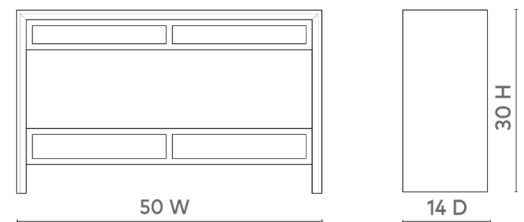

Beatrice Console, Arabica Burl

BEA-400-48

50x14x30

Clear Lacquered Wood and Veneers

Soft Closing Undermounted Glides

Foot Levelers

SCANITFORMOREDETAILS