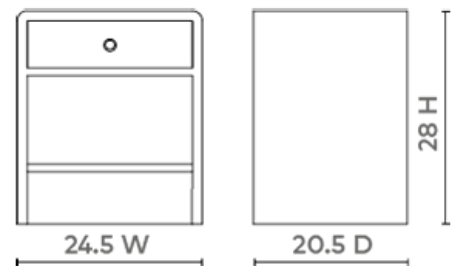

Benjamin 1-Drawer Side Table, White Pearl

BEN-110-09

24.5w x 20.5d x 28h

Pigmented Lacquered Wood and Veneers

Antique Brass Finish Ring Pull

Stained Drawer Interior

Soft Closing Glides

SCAN IT FOR MORE