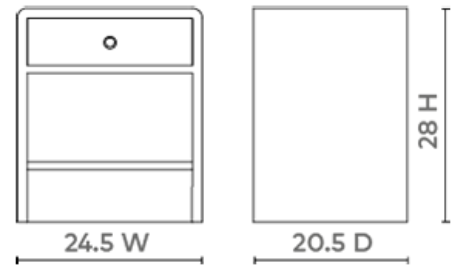

### **BEN-110-5196**

24.5w x 20.5d x 28h

Pigmented Lacquered Linen

Antique Brass Finish Ring Pull

Stained Drawer Interior

Soft Closing Glides

SCAN IT FOR MORE

**VILLA & HOUSE**  
www.VandH.com