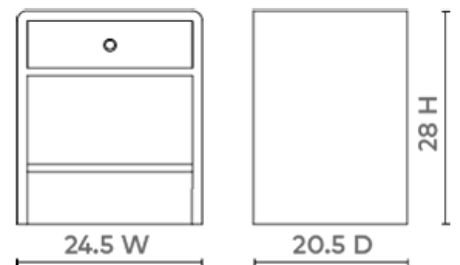

Benjamin 1-Drawer Side Table, Blue Steel

BEN-110-5198

24.5w x 20.5d x 28h

Pigmented Lacquered Linen

Antique Brass Finish Ring Pull

Stained Drawer Interior

Soft Closing Glides

SCAN IT FOR MORE