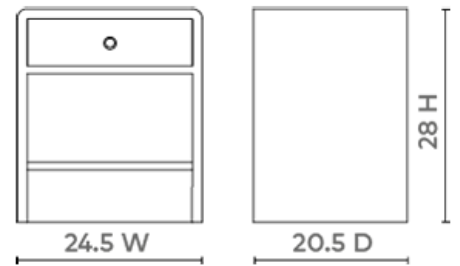

Benjamin 1-Drawer Side Table, Chiffon White

BEN-110-5199

24.5w x 20.5d x 28h

Pigmented Lacquered Linen

Antique Brass Finish Ring Pull

Stained Drawer Interior

Soft Closing Glides

SCAN IT FOR MORE