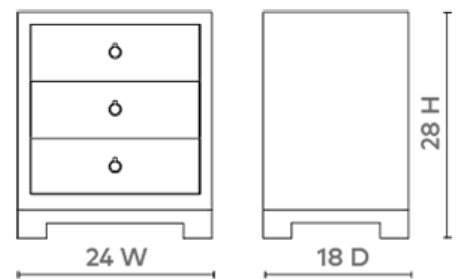

Berkeley 3-Drawer Side Table, Charcoal Cerused Oak

BER-130-97

24w x 18d x 28h

Clear Lacquered Cerused Oak

Chrome Finish Ring Pull

Stained Drawer Interiors

Soft Closing Glides

SCAN IT FOR MORE