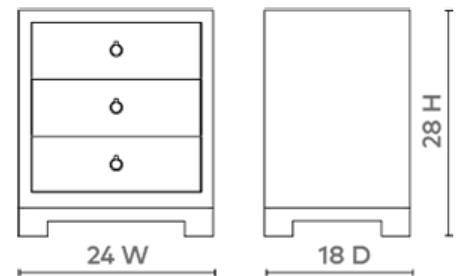

Berkeley 3-Drawer Side Table, Blond

BER-130-99

24w x 18d x 28h

Clear Lacquered Cerused Oak

Antique Brass Finish Ring Pull

Stained Drawer Interiors

Soft Closing Glides

SCAN IT FOR MORE