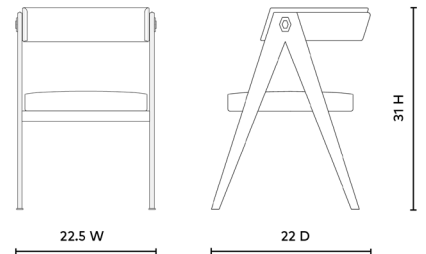

BENNETT ARMCHAIR, BLACK

BET-55O-4OI

- 22.5w x 22d x 31h
- Leather Upholstered Cushion
- Leather Wrapped Back & Legs

BLACK

NAVY BLUE

VILLA & HOUSE