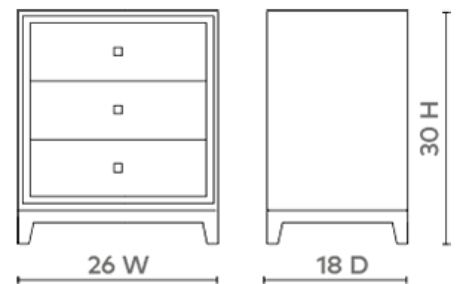

Bergamo 3-Drawer Side Table, White Pearl

BGO-130-09

26w x 18d x 30h

Pigmented Lacquered Wood and Veneers

Chrome Finish Ring Pull

Stained Drawer Interiors

Soft Closing Glides

SCAN IT FOR MORE