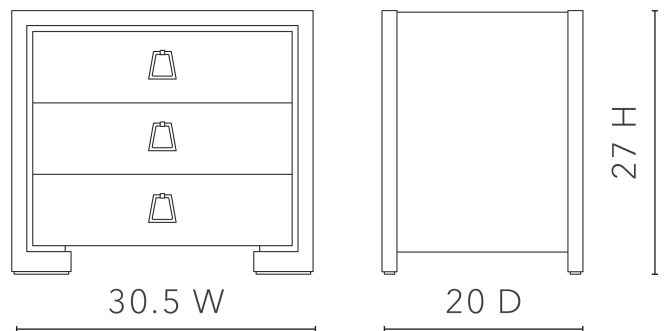

Blake 3-Drawer Side Table, Taupe Gray

BLK-130-26

30.5w x 20d x 27h

Clear Lacquered Wood and Veneers

& Satin Bronze Finish Accents

Veneer Drawer Interiors

Soft Closing Glides

SCAN IT FOR MORE