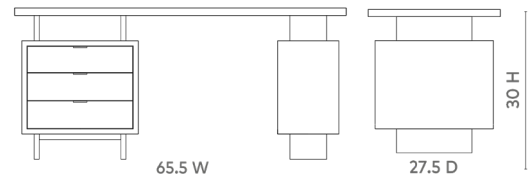

SCAN IT FOR MORE

VILLA & HOUSE
www.VandH.com