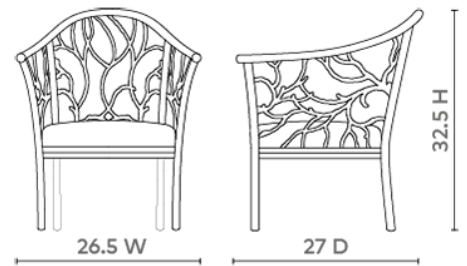

Bosco Armchair, Driftwood

BOS-555-92

26.5w x 27d x 32.5h

Clear Lacquered Cape Lilac Mahogany & Hand-Carved Branching Twig Pattern

Inspired by 19th Century Faux Bois Garden Furniture

Linen Drop-In Cushion in Natural (Photo is for reference only, actual color can vary widely from lot to lot)

Twig Pattern Extends onto Simply Rounded Legs

SCAN IT FOR MORE

VILLA & HOUSE
www.VandH.com