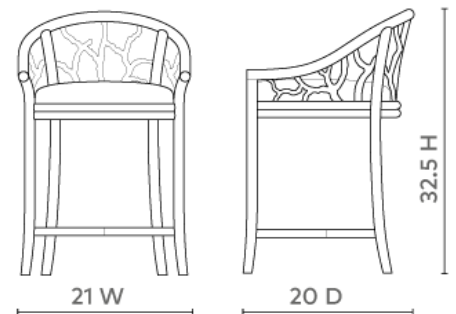

Bosco Counter Stool, Driftwood

BOS-575-92

21w x 20d x 32.5h

Clear Lacquered Cered Cape Lilac Mahogany & Hand-Carved Branching Twig Pattern

Inspired by 19th Century Faux Bois Garden Furniture

Linen Drop-In Cushion in Natural (Photo is for reference only, actual color can vary widely from lot to lot)