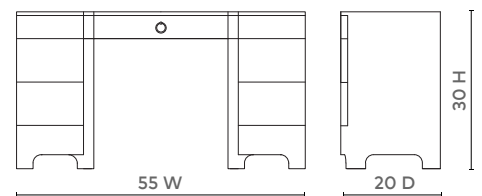

Bouquet Desk, Chiffon White

BOU-350-59-TB

55w x 20d x 30h

Pigmented Lacquered Grasscloth

Polished Nickel Finish Ring Pull

Stained Drawer Interiors

Soft Closing Glides

SCANITFORMOREDETAILS