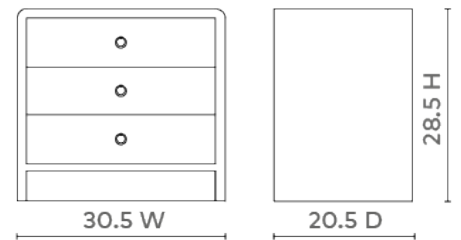

## Bryant 3-Drawer Side Table, White Pearl

---

### **BRY-130-09**

30.5w x 20.5d x 28.5h

Pigmented Lacquered Wood and Veneers

Champagne Finish Accents

Stained Drawer Interiors

SCAN IT FOR MORE

**VILLA & HOUSE**  
www.VandH.com