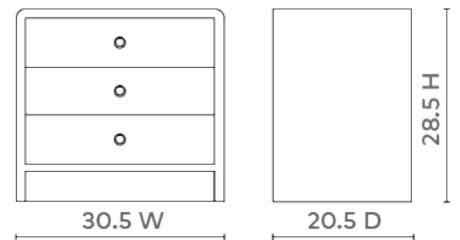

Bryant 3-Drawer Side Table, Blue Steel

BRY-130-5198

30.5w x 20.5d x 28.5h

Pigmented Lacquered Linen

Antique Bronze Finish Ring Pull

Stained Drawer Interiors

SCAN IT FOR MORE

VILLA & HOUSE
www.VandH.com