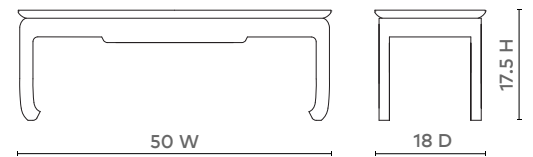

BETHANY COFFEE TABLE, NAVY BLUE

BTH-300-538

- 50w x 18d x 17.5h
- Lacquered Heavy Linen
- Chow Feet

NAVY BLUE NATURAL WHITE