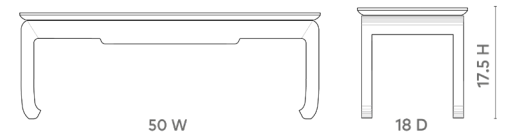

Bethany Coffee Table, Natural Twill

BTH-300-6124

50w x 18d x 17.5h

Clear Lacquered Grasscloth & Chow-Style Feet

SCAN IT FOR MORE

VILLA & HOUSE
www.VandH.com