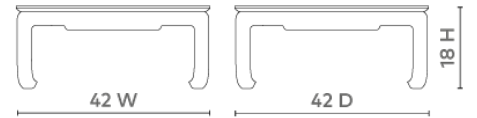

Bethany Large Square Coffee Table, Vanilla

BTH-310-539

42w x 42d x 18h

Pigmented Lacquered Heavy Linen & Chow-Style Feet

SCAN IT FOR MORE

VILLA & HOUSE
www.VandH.com